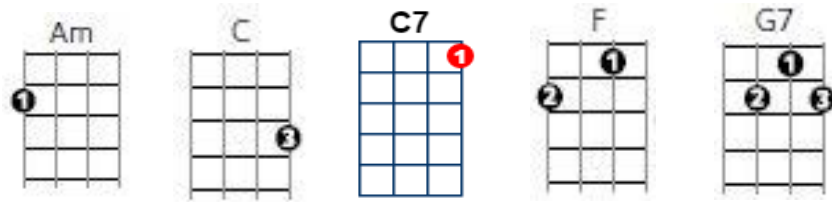

This Land is your Land

Woody Guthrie Key of C

Intro: Play through chords of last chorus line [G7] ... [C] . . .

Chorus:

This land is [F] your land, this land is [C] my land-
From Cali-[G7] forn-nia to the New York [C] island [C7],
From the red-wood [F] for-est, to the gulfstream [C] wa-or-or-[Am]ters
[G7] This land was made for you and [C] me.

As I was [F] walking - that ribbon of [C] highway
I saw a-[G7] bove me - that endless [C] skyway
I saw be-[F] low me that golden [C] va-a-al-ley
[G7] This land is made for you and [C] me.

Repeat chorus

When the sun comes [F] shining - then I was [C] strolling
And the wheat fields [G7] waving - and the dust clouds [C] rolling,
A voice was [F] chanting - as the fog was [C] li-i-if-ting
[G7] This land was made for you and [C] me.

Repeat Chorus

Tag:

It's now or [G7] never my love won't [C] wait ...
It's now or [G7] never ...
My love won't [C] wait /// [F] /// [C] /// /// |