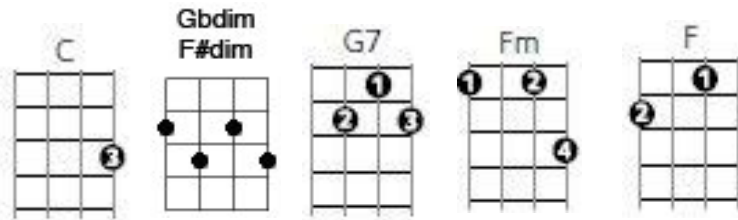

This Land is your Land

Woody Guthrie Key of C

Intro: Play through chords of last chorus line [G7] ... [C] . . .

Chorus:

This land is [F] your land, this land is [C] my land-
From Cali-[G7] forn-nia to the New York [C] island [C7],
From the red-wood [F] for-est, to the gulfstream [C] wa-or-or-[Am]ters
[G7] This land was made for you and [C] me.

When the sun comes [F] shining - then I was [C] strolling
And the wheat fields [G7] waving - and the dust clouds [C] rolling,
A voice was [F] chanting - as the fog was [C] li-i-if-ting
[G7] This land was made for you and [C] me.

Repeat chorus

I've roamed and [F] rambled - and followed my [C] footsteps-
To the sparkling [G7] sands of - her diamond [C] deserts -
And all a-[F] round me - a voice was [C] cha-a-an-ting
[G7] This land was made for you and [C] me.

Repeat chorus

Finish with extra: [G7] This land was made for you and [C] me.

It's Now or Never

Elvis sang this to the tune of " 'O Sole mio "

Intro: [C]/// [F#dim]/// [G]/// //// [G7]/// //// [C]/// |

Chorus: